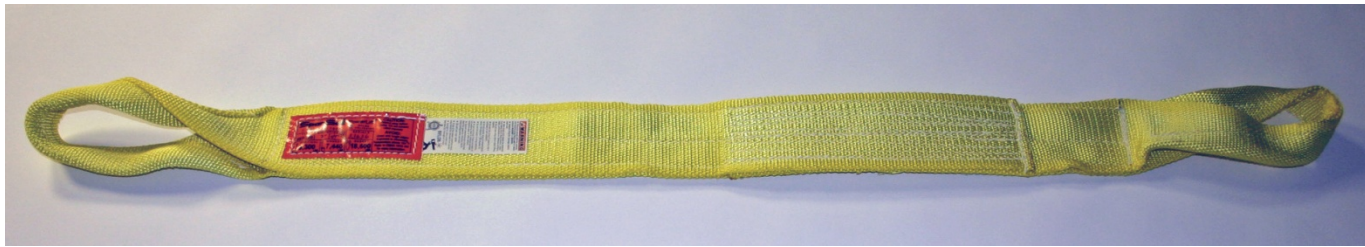

10R27FH- 27' FLAT HOOK W/RATCHET

\$28.00

10R30FHY- 30' FLAT HOOK W/RATCHET

\$20.00

WS430FHY-4" X 30' FLAT HOOK WINCH STRAP

\$18.00

EE2703X16- 3" 2-PLY LIFTING SLING

\$60.00

8110- STD HD WELD ON WINCH

\$13.50

We are now carrying
Spanset Cargo Control Products

8120- STD HD PORT 2 SET SCREW WINCH

\$15.50